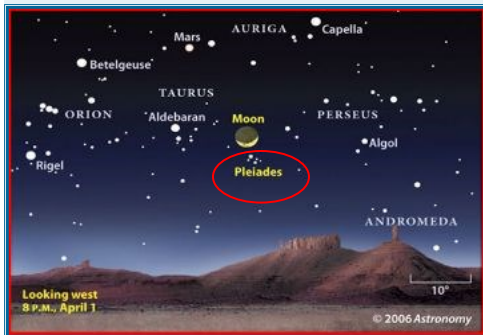

For more information visit www.fischersfuneralservices.com and watch two videos under the page Stardatecards™© Eternal Memorials.

Stardatecards™© Eternal Memorials provides information on where to locate your commemoration in the night sky.